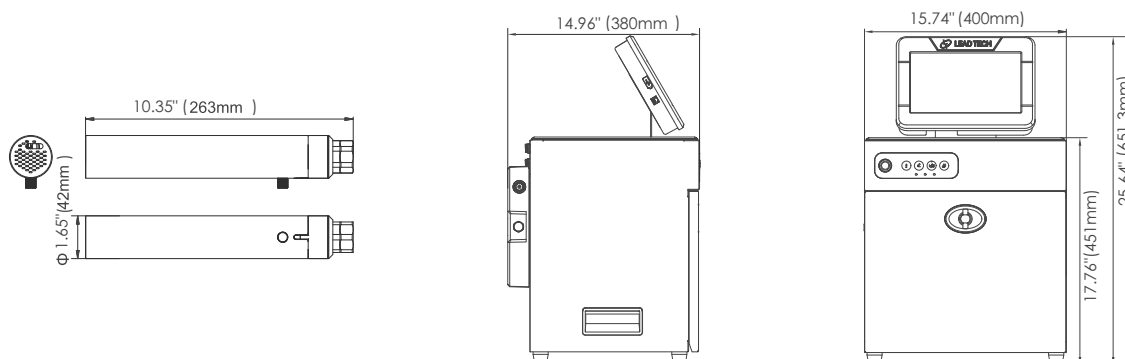

* *i9* STD is standard model *i9* HRS is a high-speed, high-resolution, small font model (suitable for applications with high-precision fonts)

Dimensions

LEAD TECH-North America

Tel: 507-701-6787

Email: Support@LeadTech-NA.com

Web: www.LeadTech-NA.com

Address: 300 3rd St SE Ste 6 Rochester MN 55904